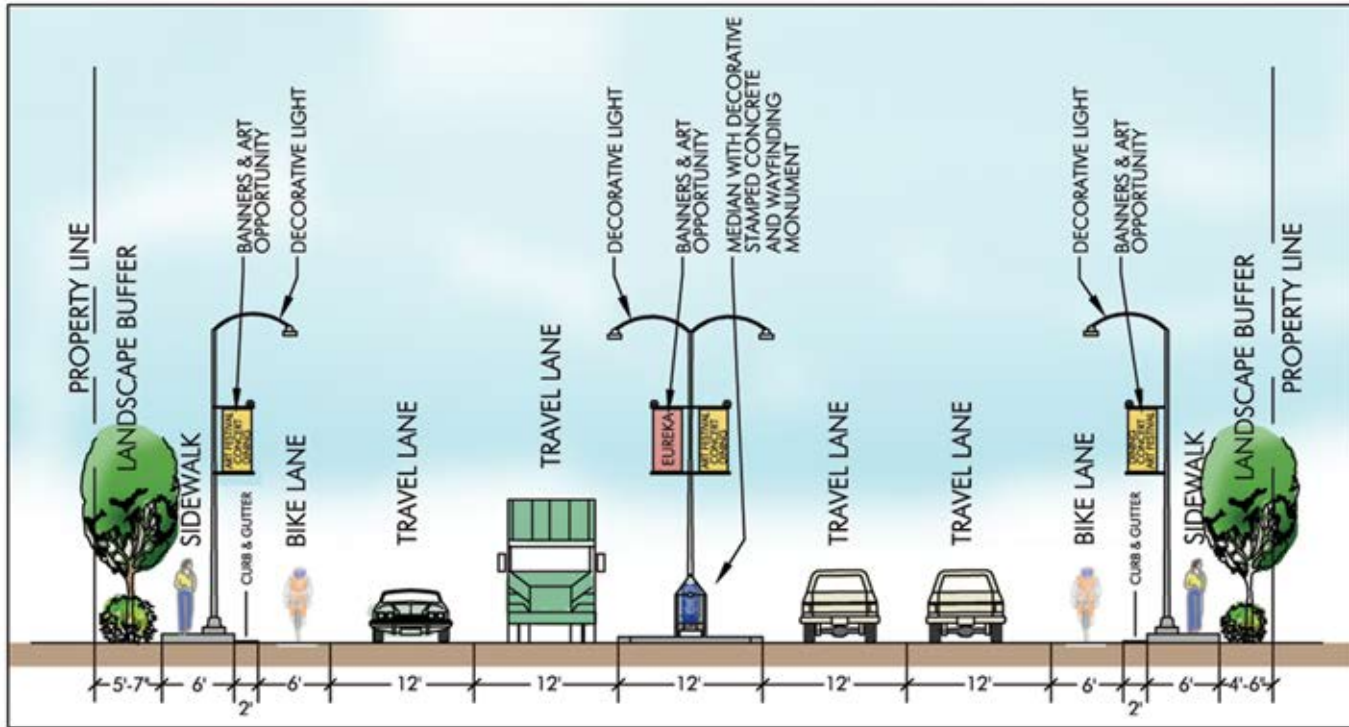

# SR 101 EUREKA SOUTH ENTRY PROJECT- SECTION VIEW 1-B

EUREKA, CALIFORNIA

Presented By: