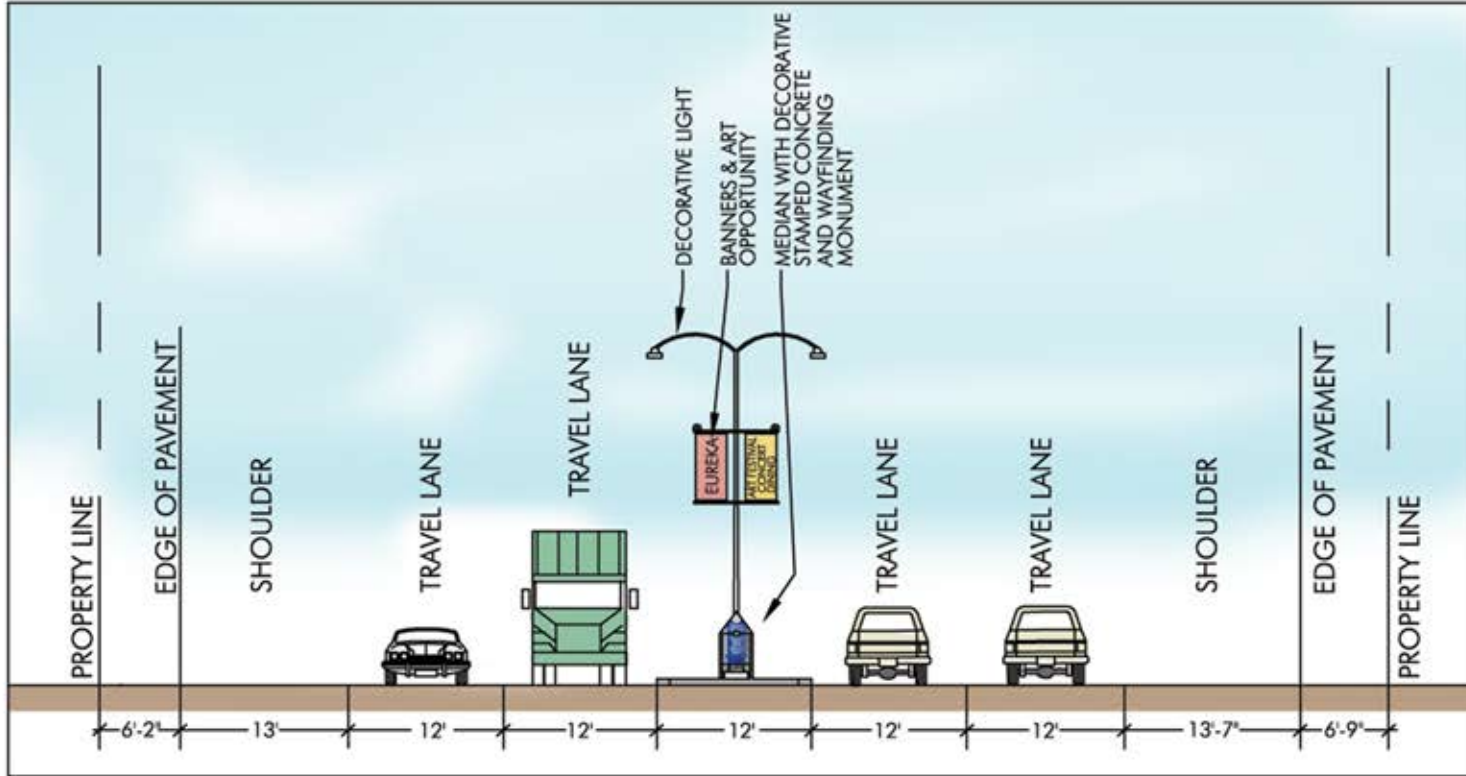

SR 101 EUREKA SOUTH ENTRY PROJECT- SECTION VIEW 1-A

EUREKA, CALIFORNIA

Presented By: